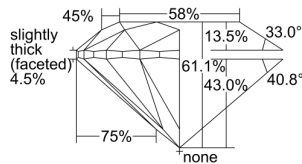

GIA®

FACSIMILE

GIA REPORT 7498942411

Verify this report at GIA.edu

GIA NATURAL DIAMOND DOSSIER®

July 17, 2024
GIA Report Number **7498942411**
Shape and Cutting Style ..... **Round Brilliant**
Measurements ..... **4.55 - 4.58 x 2.79 mm**

GRADING RESULTS

Carat Weight ..... **0.36 carat**
Color Grade ..... **G**
Clarity Grade **S11**
Cut Grade ..... **Excellent**

ADDITIONAL GRADING INFORMATION

Polish ..... **Excellent**
Symmetry ..... **Excellent**
Fluorescence ..... **None**
Clarity Characteristics ..... **Cloud**
Inscription(s): **GIA 7498942411**

PROPORTIONS

Profile to actual proportions

GRADING SCALES

GIA COLOR SCALE

COLORED	D
	E
	F
	G
	H
	I
	J
NEAR COLORLESS	K
	L
Faint	M
	N
	O
	P
	Q
	R
	S
	T
	U
	V
	W
	X
	Y
Light	Z

GIA CLARITY SCALE

FLAWLESS	INTERNAL FLAWLESS	
		FLAWLESS
VERY VERY SLIGHTLY INCLUDED	VVS₁	
	VVS₂	
VERY SLIGHTLY INCLUDED	VS₁	
	VS₂	
SLIGHTLY INCLUDED	SI₁	
	SI₂	
INCLUDED	I₁	
	I₂	
	I₃	

GIA CUT SCALE

EXCELLENT	
	VERY GOOD
GOOD	
FAIR	
POOR