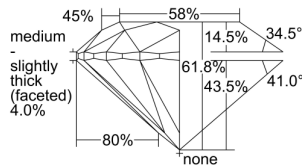

GIA®

FACSIMILE

GIA REPORT

7498943268

Verify this report at GIA.edu

GIA NATURAL DIAMOND DOSSIER®

July 17, 2024
GIA Report Number **7498943268**
Shape and Cutting Style ..... **Round Brilliant**
Measurements ..... **4.56 - 4.58 x 2.82 mm**

GRADING RESULTS

Carat Weight ..... **0.36 carat**
Color Grade ..... **E**
Clarity Grade **VS1**
Cut Grade ..... **Excellent**

ADDITIONAL GRADING INFORMATION

Polish ..... **Excellent**
Symmetry ..... **Excellent**
Fluorescence ..... **None**
Clarity Characteristics..... **Feather, Cloud, Pinpoint**
Inscription(s): GIA 7498943268

PROPORTIONS

GRADING SCALES

GIA COLOR SCALE	GIA CLARITY SCALE	GIA CUT SCALE	
D	FLAWLESS	EXCELLENT	
E	INTERNALLY FLAWLESS		
F		VVS₁	VERY GOOD
G	VVS₂		
H	VS₁	GOOD	
I	VS₂		
J	SI₁	FAIR	
K	SI₂		
L	I₁	POOR	
M	I₂		
N	I₃		
O			
P			
Q			
R			
S			
T			
U			
V			
W			
X			
Y			
Z