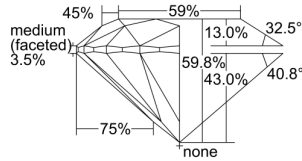

GIA®

FACSIMILE

GIA REPORT

7498952141

Verify this report at GIA.edu

GIA NATURAL DIAMOND DOSSIER®

July 18, 2024
GIA Report Number **7498952141**
Shape and Cutting Style ..... **Round Brilliant**
Measurements ..... **4.34 - 4.37 x 2.60 mm**

GRADING RESULTS

Carat Weight ..... **0.30 carat**
Color Grade ..... **E**
Clarity Grade **S11**
Cut Grade ..... **Excellent**

ADDITIONAL GRADING INFORMATION

Polish ..... **Excellent**
Symmetry ..... **Excellent**
Fluorescence ..... **None**
Clarity Characteristics..... **Feather, Cloud**
Inscription(s): **GIA 7498952141**

PROPORTIONS

Profile to actual proportions

GRADING SCALES

GIA COLOR SCALE	GIA CLARITY SCALE	GIA CUT SCALE	
D	FLAWLESS	EXCELLENT	
E	INTERNALLY FLAWLESS		
F		VVS₁	VERY GOOD
G	VVS₂		
H	VS₁	GOOD	
I	VS₂		
J	S1₁	FAIR	
K	S1₂		
L	I₁	POOR	
M	I₂		
N	I₃		
O			
P			
Q			
R			
S			
T			
U			
V			
W			
X			
Y			
Z