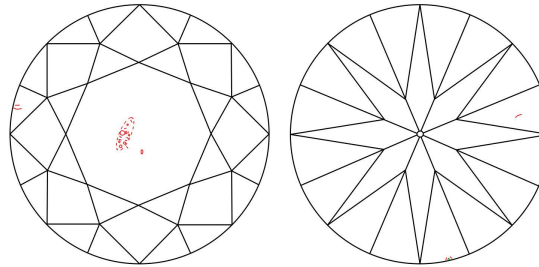

PROPORTIONS

Profile to actual proportions

CLARITY CHARACTERISTICS

KEY TO SYMBOLS\*

- Cloud
- Crystal
- Feather
- Needle
- Indented Natural

\* Red symbols denote internal characteristics (inclusions). Green or black symbols denote external characteristics (blemishes). Diagram is an approximate representation of the diamond, and symbols shown indicate type, position, and approximate size of clarity characteristics. All clarity characteristics may not be shown. Details of finish are not shown.