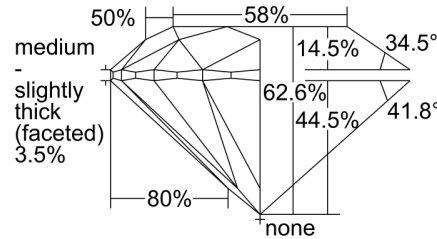

GIA NATURAL DIAMOND GRADING REPORT

July 19, 2024  
 GIA Report Number ..... 7498962994  
 Shape and Cutting Style ..... Round Brilliant  
 Measurements ..... 6.40 - 6.44 x 4.02 mm

GRADING RESULTS

Carat Weight ..... 1.01 carat  
 Color Grade ..... I  
 Clarity Grade ..... SI1  
 Cut Grade ..... Excellent

PROPORTIONS

Profile to actual proportions

CLARITY CHARACTERISTICS

KEY TO SYMBOLS\*

- Cloud
- Crystal
- Feather
- Needle
- Indented Natural

\* Red symbols denote internal characteristics (inclusions). Green or black symbols denote external characteristics (blemishes). Diagram is an approximate representation of the diamond, and symbols shown indicate type, position, and approximate size of clarity characteristics. All clarity characteristics may not be shown. Details of finish are not shown.