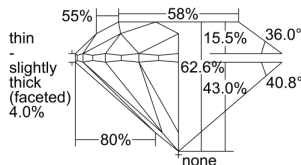

GIA®

FACSIMILE

GIA REPORT 7498964333

Verify this report at GIA.edu

GIA NATURAL DIAMOND DOSSIER®

July 18, 2024
GIA Report Number **7498964333**
Shape and Cutting Style ..... **Round Brilliant**
Measurements ..... **5.62 - 5.65 x 3.53 mm**

GRADING RESULTS

Carat Weight ..... **0.70 carat**
Color Grade ..... **F**
Clarity Grade **S11**
Cut Grade ..... **Excellent**

ADDITIONAL GRADING INFORMATION

Polish ..... **Excellent**
Symmetry ..... **Excellent**
Fluorescence ..... **None**
Clarity Characteristics..... **Crystal, Feather, Cloud**
Inscription(s): **GIA 7498964333**

PROPORTIONS

Profile to actual proportions