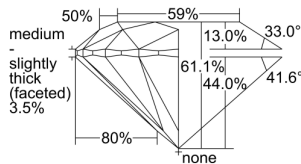

GIA®

FACSIMILE

GIA REPORT 7498965033

Verify this report at GIA.edu

GIA NATURAL DIAMOND DOSSIER®

July 22, 2024
GIA Report Number **7498965033**
Shape and Cutting Style ..... **Round Brilliant**
Measurements ..... **3.97 - 3.98 x 2.43 mm**

GRADING RESULTS

Carat Weight ..... **0.23 carat**
Color Grade ..... **D**
Clarity Grade **VS2**
Cut Grade ..... **Excellent**

ADDITIONAL GRADING INFORMATION

Polish ..... **Excellent**
Symmetry ..... **Excellent**
Fluorescence ..... **None**
Clarity Characteristics ..... **Crystal**
Inscription(s): **GIA 7498965033**

PROPORTIONS

Profile to actual proportions

GRADING SCALES

GIA COLOR SCALE

COLORESS	D
	E
	F
	G
	H
	I
	J
NEAR COLORESS	K
	L
Faint	M
	N
	O
	P
	Q
Very Light	R
	S
	T
	U
	V
	W
	X
	Y
Light	Z

GIA CLARITY SCALE

FLAWLESS	INTERNAL FLAWLESS	
		FLAWLESS
VERY VERY SLIGHTLY INCLUDED	VVS₁	
	VVS₂	
VERY SLIGHTLY INCLUDED	VS₁	
	VS₂	
SLIGHTLY INCLUDED	SI₁	
	SI₂	
INCLUDED	I₁	
	I₂	
	I₃	

GIA CUT SCALE

EXCELLENT
VERY GOOD
GOOD
FAIR
POOR