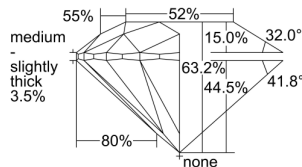

GIA®

FACSIMILE

GIA REPORT 7498988265

Verify this report at GIA.edu

GIA NATURAL DIAMOND DOSSIER®

July 23, 2024
GIA Report Number **7498988265**
Shape and Cutting Style ..... **Round Brilliant**
Measurements ..... **5.07 - 5.11 x 3.22 mm**

GRADING RESULTS

Carat Weight ..... **0.50 carat**
Color Grade ..... **E**
Clarity Grade **VS1**
Cut Grade ..... **Excellent**

ADDITIONAL GRADING INFORMATION

Polish ..... **Excellent**
Symmetry ..... **Very Good**
Fluorescence ..... **None**
Clarity Characteristics..... **Crystal, Pinpoint**
Inscription(s): **GIA 7498988265**

PROPORTIONS

Profile to actual proportions

GRADING SCALES

GIA COLOR SCALE	GIA CLARITY SCALE	GIA CUT SCALE	
D	FLAWLESS	EXCELLENT	
E	INTERNALLY FLAWLESS		
F		VVS₁	VERY GOOD
G	VVS₂		
H	VS₁	GOOD	
I	VS₂		
J	SI₁	FAIR	
K	SI₂		
L	I₁	POOR	
M			
N			
O	I₂		
P			
Q			
R	I₃		
S			
T			
U			
V			
W			
X			
Y			
Z