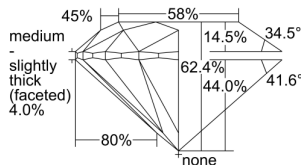

GIA®

FACSIMILE

GIA REPORT 7498993358

Verify this report at GIA.edu

GIA NATURAL DIAMOND DOSSIER®

July 23, 2024
GIA Report Number **7498993358**
Shape and Cutting Style ..... **Round Brilliant**
Measurements ..... **4.70 - 4.73 x 2.94 mm**

GRADING RESULTS

Carat Weight ..... **0.40 carat**
Color Grade ..... **F**
Clarity Grade **S11**
Cut Grade ..... **Excellent**

ADDITIONAL GRADING INFORMATION

Polish ..... **Excellent**
Symmetry ..... **Excellent**
Fluorescence ..... **None**
Clarity Characteristics ..... **Crystal**
Inscription(s): **GIA 7498993358**

PROPORTIONS

Profile to actual proportions