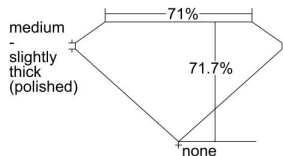

GIA®

FACSIMILE

GIA REPORT 7501000285

Verify this report at GIA.edu

GIA NATURAL DIAMOND DOSSIER®

July 23, 2024
GIA Report Number 7501000285
Shape and Cutting Style ..... Square Modified Brilliant
Measurements ..... 3.90 x 3.86 x 2.76 mm

GRADING RESULTS

Carat Weight ..... 0.34 carat
Color Grade ..... D
Clarity Grade VS1

ADDITIONAL GRADING INFORMATION

Polish ..... Excellent
Symmetry ..... Very Good
Fluorescence ..... None
Clarity Characteristics..... Crystal, Cloud, Pinpoint
Inscription(s): GIA 7501000285

PROPORTIONS

Profile not to actual proportions

GRADING SCALES

GIA COLOR SCALE		GIA CLARITY SCALE			
COLORLESS	D	VERY VERY SLIGHTLY INCLUDED	FLAWLESS		
	E		INTERNALLY FLAWLESS		
	F	VERY SLIGHTLY INCLUDED	VS₁		
	G		VS₂		
	H		VS₁		
	NEAR COLORLESS	I	SLIGHTLY INCLUDED	SI₁	
		J		SI₂	
		FAINT	K	INCLUDED	I₁
			L		I₂
			M		I₃
VERT LIGHT	N				
	O				
	P				
	Q				
	R				
LIGHT	S				
	T				
	U				
	V				
	W				
	X				
	Y				
	Z