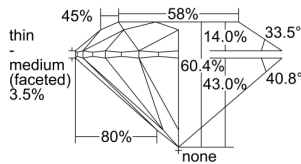

GIA®

FACSIMILE

GIA REPORT 7501004859

Verify this report at GIA.edu

GIA NATURAL DIAMOND DOSSIER®

July 26, 2024
GIA Report Number 7501004859
Shape and Cutting Style ..... Round Brilliant
Measurements ..... 4.78 - 4.81 x 2.89 mm

GRADING RESULTS

Carat Weight ..... 0.40 carat
Color Grade ..... D
Clarity Grade VS2
Cut Grade ..... Excellent

ADDITIONAL GRADING INFORMATION

Polish ..... Excellent
Symmetry ..... Excellent
Fluorescence ..... Faint
Clarity Characteristics ..... Crystal
Inscription(s): GIA 7501004859

PROPORTIONS

GRADING SCALES

GIA COLOR SCALE	GIA CLARITY SCALE	GIA CUT SCALE	
D	FLAWLESS	EXCELLENT	
E	INTERNALLY FLAWLESS		
F		VVS₁	VERY GOOD
G	VVS₂		
H	VS₁	GOOD	
I	VS₂		
J	SI₁	FAIR	
K	SI₂		
L	I₁	POOR	
M	I₂		
N	I₃		
O			
P			
Q			
R			
S			
T			
U			
V			
W			
X			
Y			
Z