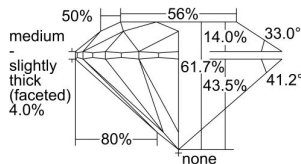

GIA®

FACSIMILE

GIA REPORT 7501018376

Verify this report at GIA.edu

GIA NATURAL DIAMOND DOSSIER®

July 29, 2024
GIA Report Number 7501018376
Shape and Cutting Style ..... Round Brilliant
Measurements ..... 4.32 - 4.34 x 2.67 mm

GRADING RESULTS

Carat Weight ..... 0.30 carat
Color Grade ..... D
Clarity Grade S11
Cut Grade ..... Excellent

ADDITIONAL GRADING INFORMATION

Polish ..... Excellent
Symmetry ..... Excellent
Fluorescence ..... None
Clarity Characteristics ..... Cloud, Crystal
Inscription(s): GIA 7501018376

PROPORTIONS

Profile to actual proportions

GRADING SCALES

GIA COLOR SCALE	GIA CLARITY SCALE	GIA CUT SCALE	
D	FLAWLESS	EXCELLENT	
E	INTERNALLY FLAWLESS		
F		VVS₁	VERY GOOD
G	VVS₂		
H	VS₁	GOOD	
I	VS₂		
J	S1₁	FAIR	
K	S1₂		
L	I₁	POOR	
M	I₂		
N	I₃		
O			
P			
Q			
R			
S			
T			
U			
V			
W			
X			
Y			
Z