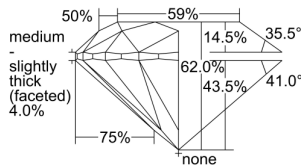

GIA®

FACSIMILE

GIA REPORT 7501025703

Verify this report at GIA.edu

GIA NATURAL DIAMOND DOSSIER®

July 29, 2024
GIA Report Number 7501025703
Shape and Cutting Style ..... Round Brilliant
Measurements ..... 5.39 - 5.43 x 3.36 mm

GRADING RESULTS

Carat Weight ..... 0.61 carat
Color Grade I
Clarity Grade VVS1
Cut Grade ..... Excellent

ADDITIONAL GRADING INFORMATION

Polish ..... Excellent
Symmetry ..... Excellent
Fluorescence ..... Faint
Clarity Characteristics ..... Cloud, Pinpoint, Feather
Inscription(s): GIA 7501025703

PROPORTIONS

Profile to actual proportions

GRADING SCALES

GIA COLOR SCALE	GIA CLARITY SCALE	GIA CUT SCALE	
D	FLAWLESS	EXCELLENT	
E	INTERNALLY FLAWLESS		
F		VVS₁	VERY GOOD
G	VVS₂		
H	VS₁	GOOD	
I	VS₂		
J	SI₁	FAIR	
K	SI₂		
L	I₁	POOR	
M			
N	I₂		
O			
P	I₃		
Q			
R			
S			
T			
U			
V			
W			
X			
Y			
Z