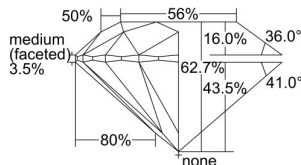

GIA®

FACSIMILE

GIA REPORT 7501027731

Verify this report at GIA.edu

GIA NATURAL DIAMOND DOSSIER®

July 26, 2024
GIA Report Number 7501027731
Shape and Cutting Style ..... Round Brilliant
Measurements ..... 5.09 - 5.13 x 3.20 mm

GRADING RESULTS

Carat Weight ..... 0.51 carat
Color Grade ..... F
Clarity Grade VS1
Cut Grade ..... Excellent

ADDITIONAL GRADING INFORMATION

Polish ..... Excellent
Symmetry ..... Excellent
Fluorescence ..... None
Clarity Characteristics..... Crystal, Feather, Needle, Pinpoint
Inscription(s): GIA 7501027731

PROPORTIONS

Profile to actual proportions

GRADING SCALES

GIA COLOR SCALE

COLORLESS	D
	E
	F
	G
	H
	I
	J
NEAR COLORLESS	K
	L
FAIN	M
	N
	O
	P
	Q
VERY LIGHT	R
	S
	T
	U
	V
	W
	X
	Y
LIGHT	Z

GIA CLARITY SCALE

	FLAWLESS
	INTERNALLY FLAWLESS
VERY VERY SLIGHTLY INCLUDED	VVS₁
	VVS₂
VERY SLIGHTLY INCLUDED	VS₁
	VS₂
SLIGHTLY INCLUDED	SI₁
	SI₂
	I₁
	I₂
INCLUDED	I₃

GIA CUT SCALE

	EXCELLENT
	VERY GOOD
	GOOD
	FAIR
	POOR