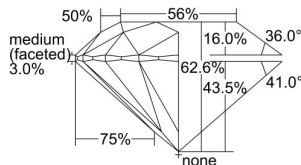

GIA®

FACSIMILE

GIA REPORT 7501029786

Verify this report at GIA.edu

GIA NATURAL DIAMOND DOSSIER®

July 30, 2024
GIA Report Number 7501029786
Shape and Cutting Style ..... Round Brilliant
Measurements ..... 5.07 - 5.09 x 3.18 mm

GRADING RESULTS

Carat Weight ..... 0.50 carat
Color Grade ..... E
Clarity Grade VVS2
Cut Grade ..... Excellent

ADDITIONAL GRADING INFORMATION

Polish ..... Excellent
Symmetry ..... Excellent
Fluorescence ..... None
Clarity Characteristics ..... Pinpoint, Cloud
Inscription(s): GIA 7501029786

PROPORTIONS

Profile to actual proportions

GRADING SCALES

GIA
COLOR
SCALE

COLORESS	D
	E
	F
	G
	H
	I
	J
NEAR COLORESS	K
	L
FAINI	M
	N
	O
	P
	Q
VERY LIGHT	R
	S
	T
	U
	V
	W
	X
	Y
LIGHT	Z

GIA
CLARITY
SCALE

	FLAWLESS
	INTERNALLY FLAWLESS
VERY VERY SLIGHTLY INCLUDED	VVS₁
	VVS₂
VERY SLIGHTLY INCLUDED	VS₁
	VS₂
SLIGHTLY INCLUDED	SI₁
	SI₂
	I₁
	I₂
INCLUDED	I₃

GIA
CUT
SCALE

	EXCELLENT
	VERY GOOD
	GOOD
	FAIR
	POOR