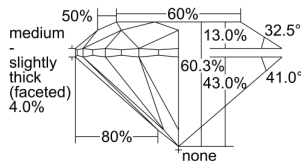

GIA®

FACSIMILE

GIA REPORT 7501030525

Verify this report at GIA.edu

GIA NATURAL DIAMOND DOSSIER®

July 29, 2024
GIA Report Number 7501030525
Shape and Cutting Style ..... Round Brilliant
Measurements ..... 5.23 - 5.25 x 3.16 mm

GRADING RESULTS

Carat Weight ..... 0.53 carat
Color Grade ..... K
Clarity Grade VS1
Cut Grade ..... Excellent

ADDITIONAL GRADING INFORMATION

Polish ..... Excellent
Symmetry ..... Excellent
Fluorescence ..... Faint
Clarity Characteristics ..... Cloud, Pinpoint
Inscription(s): GIA 7501030525

PROPORTIONS

Profile to actual proportions

GRADING SCALES

GIA COLOR SCALE	GIA CLARITY SCALE	GIA CUT SCALE	
D	FLAWLESS	EXCELLENT	
E	INTERNALLY FLAWLESS		
F		VVS₁	VERY GOOD
G	VVS₂		
H	VS₁	GOOD	
I	VS₂		
J	SI₁	FAIR	
K	SI₂		
L	I₁	POOR	
M	I₂		
N	I₃		
O			
P			
Q			
R			
S			
T			
U			
V			
W			
X			
Y			
Z