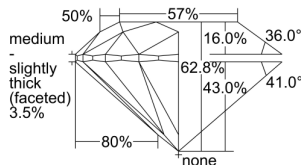

GIA®

FACSIMILE

GIA REPORT 7501038824

Verify this report at GIA.edu

GIA NATURAL DIAMOND DOSSIER®

July 26, 2024
GIA Report Number 7501038824
Shape and Cutting Style ..... Round Brilliant
Measurements ..... 4.57 - 4.58 x 2.87 mm

GRADING RESULTS

Carat Weight ..... 0.37 carat
Color Grade ..... F
Clarity Grade S11
Cut Grade ..... Excellent

ADDITIONAL GRADING INFORMATION

Polish ..... Excellent
Symmetry ..... Excellent
Fluorescence ..... None
Clarity Characteristics ..... Feather
Inscription(s): GIA 7501038824

PROPORTIONS

Profile to actual proportions

GRADING SCALES

GIA COLOR SCALE	GIA CLARITY SCALE	GIA CUT SCALE	
D	FLAWLESS	EXCELLENT	
E	INTERNALLY FLAWLESS		
F		VVS₁	VERY GOOD
G	VVS₂		
H	VS₁	GOOD	
I	VS₂		
J	S1₁	FAIR	
K	S1₂		
L	I₁	POOR	
M	I₂		
N	I₃		
O			
P			
Q			
R			
S			
T			
U			
V			
W			
X			
Y			
Z