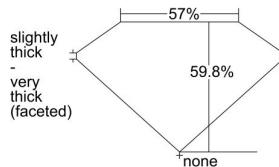

GIA®

FACSIMILE

GIA REPORT

7501041441

Verify this report at GIA.edu

GIA NATURAL DIAMOND DOSSIER®

July 29, 2024
GIA Report Number 7501041441
Shape and Cutting Style ..... Pear Brilliant
Measurements ..... 8.15 x 4.94 x 2.96 mm

GRADING RESULTS

Carat Weight ..... 0.71 carat
Color Grade ..... F
Clarity Grade SI1

ADDITIONAL GRADING INFORMATION

Polish ..... Excellent
Symmetry ..... Excellent
Fluorescence ..... None
Clarity Characteristics ..... Crystal, Feather
Inscription(s): GIA 7501041441

PROPORTIONS

Profile not to actual proportions

GRADING SCALES

GIA COLOR SCALE		GIA CLARITY SCALE	
COLORLESS	D	VERY VERY SLIGHTLY INCLUDED	FLAWLESS
	E		INTERNALLY FLAWLESS
	F		VVS₁
	G		VVS₂
	H		VS₁
	I		VS₂
	J		SI₁
	K		SI₂
	L		I₁
	M		I₂
NEAR COLORLESS	N	SLIGHTLY INCLUDED	I₃
	O		
	P		
	Q		
FAINT	R	INCLUDED	
	S		
	T		
	U		
	V		
	W		
	X		
	Y		
VERT LIGHT	Z