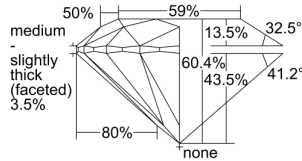

GIA®

FACSIMILE

GIA REPORT

7501043928

Verify this report at GIA.edu

GIA NATURAL DIAMOND DOSSIER®

July 29, 2024
GIA Report Number 7501043928
Shape and Cutting Style ..... Round Brilliant
Measurements ..... 3.68 - 3.71 x 2.23 mm

GRADING RESULTS

Carat Weight ..... 0.18 carat
Color Grade ..... H
Clarity Grade VVS1
Cut Grade ..... Excellent

ADDITIONAL GRADING INFORMATION

Polish ..... Excellent
Symmetry ..... Excellent
Fluorescence ..... None
Clarity Characteristics ..... Cloud, Feather
Inscription(s): GIA 7501043928

PROPORTIONS

Profile to actual proportions

GRADING SCALES

GIA COLOR SCALE

COLORLESS	D
	E
	F
	G
	H
	I
	J
NEAR COLORLESS	K
	L
	M
	N
	O
	P
	Q
	R
	S
	T
	U
	V
	W
	X
	Y
LIGHT	Z

GIA CLARITY SCALE

	FLAWLESS
	INTERNALLY FLAWLESS
VERY VERY SLIGHTLY INCLUDED	VVS₁
	VVS₂
VERY SLIGHTLY INCLUDED	VS₁
	VS₂
SLIGHTLY INCLUDED	SI₁
	SI₂
	I₁
	I₂
INCLUDED	I₃

GIA CUT SCALE

	EXCELLENT
	VERY GOOD
	GOOD
	FAIR
	POOR