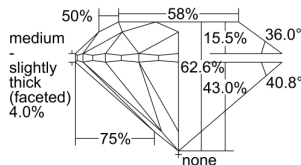

GIA®

FACSIMILE

GIA REPORT 7501047923

Verify this report at GIA.edu

GIA NATURAL DIAMOND DOSSIER®

July 29, 2024
GIA Report Number 7501047923
Shape and Cutting Style ..... Round Brilliant
Measurements ..... 5.61 - 5.64 x 3.52 mm

GRADING RESULTS

Carat Weight ..... 0.70 carat
Color Grade ..... G
Clarity Grade VVS1
Cut Grade ..... Excellent

ADDITIONAL GRADING INFORMATION

Polish ..... Excellent
Symmetry ..... Excellent
Fluorescence ..... Medium Blue
Clarity Characteristics ..... Cloud, Pinpoint
Inscription(s): GIA 7501047923

PROPORTIONS

Profile to actual proportions

GRADING SCALES

GIA COLOR SCALE	GIA CLARITY SCALE	GIA CUT SCALE	
D	FLAWLESS	EXCELLENT	
E	INTERNALLY FLAWLESS		
F		VVS₁	VERY GOOD
G	VVS₂		
H	VS₁	GOOD	
I	VS₂		
J	SI₁	FAIR	
K	SI₂		
L	I₁	POOR	
M			I₂
N	I₃		
O			
P			
Q			
R			
S			
T			
U			
V			
W			
X			
Y			
Z