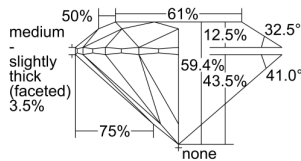

GIA®

FACSIMILE

GIA REPORT 7501059996

Verify this report at GIA.edu

GIA NATURAL DIAMOND DOSSIER®

July 30, 2024
GIA Report Number 7501059996
Shape and Cutting Style ..... Round Brilliant
Measurements ..... 4.37 - 4.39 x 2.60 mm

GRADING RESULTS

Carat Weight ..... 0.30 carat
Color Grade ..... H
Clarity Grade VVS1
Cut Grade ..... Excellent

ADDITIONAL GRADING INFORMATION

Polish ..... Excellent
Symmetry ..... Excellent
Fluorescence ..... Faint
Clarity Characteristics ..... Pinpoint
Inscription(s): GIA 7501059996

PROPORTIONS

Profile to actual proportions

GRADING SCALES

GIA COLOR SCALE	GIA CLARITY SCALE	GIA CUT SCALE
COLOURLESS D	FLAWLESS	EXCELLENT
E	INTERNALLY FLAWLESS	
F	VVS₁	VERY GOOD
G		
H	VVS₂	GOOD
I	VS₁	
J	VS₂	FAIR
K	SI₁	
L	SI₂	POOR
M	I₁	
N	I₂	
O	I₃	
P		
VERY LIGHT Q		
R		
S		
T		
U		
VERY LIGHT V		
W		
X		
Y		
Z