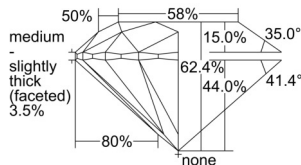

GIA®

FACSIMILE

GIA REPORT 7501071464

Verify this report at GIA.edu

GIA NATURAL DIAMOND DOSSIER®

July 31, 2024
GIA Report Number 7501071464
Shape and Cutting Style ..... Round Brilliant
Measurements ..... 3.93 - 3.94 x 2.46 mm

GRADING RESULTS

Carat Weight ..... 0.23 carat
Color Grade ..... E
Clarity Grade VS1
Cut Grade ..... Excellent

ADDITIONAL GRADING INFORMATION

Polish ..... Excellent
Symmetry ..... Excellent
Fluorescence ..... None
Clarity Characteristics..... Crystal, Cloud, Needle
Inscription(s): GIA 7501071464

PROPORTIONS

Profile to actual proportions

GRADING SCALES

GIA COLOR SCALE	GIA CLARITY SCALE	GIA CUT SCALE	
D	FLAWLESS	EXCELLENT	
E	INTERNALLY FLAWLESS		
F		VVS₁	VERY GOOD
G	VVS₂		
H	VS₁	GOOD	
I	VS₂		
J	SI₁	FAIR	
K	SI₂		
L	I₁	POOR	
M	I₂		
N	I₃		
O			
P			
Q			
R			
S			
T			
U			
V			
W			
X			
Y			
Z