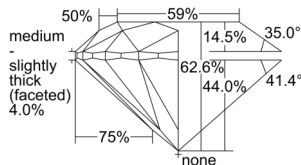

GIA®

FACSIMILE

GIA REPORT 7501074529

Verify this report at GIA.edu

GIA NATURAL DIAMOND DOSSIER®

July 31, 2024
GIA Report Number 7501074529
Shape and Cutting Style ..... Round Brilliant
Measurements ..... 5.22 - 5.26 x 3.28 mm

GRADING RESULTS

Carat Weight ..... 0.56 carat
Color Grade ..... H
Clarity Grade VS2
Cut Grade ..... Excellent

ADDITIONAL GRADING INFORMATION

Polish ..... Excellent
Symmetry ..... Excellent
Fluorescence ..... None
Clarity Characteristics ..... Crystal, Cloud
Inscription(s): GIA 7501074529

PROPORTIONS

Profile to actual proportions

GRADING SCALES

GIA COLOR SCALE	GIA CLARITY SCALE	GIA CUT SCALE	
D	FLAWLESS	EXCELLENT	
E	INTERNALLY FLAWLESS		
F		VVS₁	VERY GOOD
G	VVS₂		
H	VS₁	GOOD	
I	VS₂		
J	SI₁	FAIR	
K	SI₂		
L	I₁	POOR	
M			
N			
O	I₂		
P			
Q	I₃		
R			
S			
T			
U			
V			
W			
X			
Y			
Z