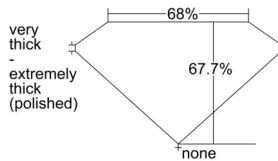

GIA®

FACSIMILE

GIA REPORT 7501078059

Verify this report at GIA.edu

GIA NATURAL DIAMOND DOSSIER®

July 31, 2024
GIA Report Number 7501078059
Shape and Cutting Style ..... **Cut-Cornered Rectangular Modified Brilliant**
Measurements ..... 5.82 x 4.26 x 2.88 mm

GRADING RESULTS

Carat Weight ..... 0.60 carat
Color Grade ..... G
Clarity Grade VS1

ADDITIONAL GRADING INFORMATION

Polish ..... Excellent
Symmetry ..... Very Good
Fluorescence ..... None
Clarity Characteristics ..... Crystal, Cloud, Pinpoint
Inscription(s): GIA 7501078059

PROPORTIONS

Profile not to actual proportions

GRADING SCALES

GIA COLOR SCALE		GIA CLARITY SCALE			
COLORLESS	D	VERY VERY SLIGHTLY INCLUDED	FLAWLESS		
	E		INTERNALLY FLAWLESS		
	F	VERY SLIGHTLY INCLUDED	VS₁		
	G		VS₂		
	H		VS₁		
	NEAR COLORLESS	I	SLIGHTLY INCLUDED	VS₂	
		J		SI₁	
		FAINT	K	INCLUDED	SI₂
			L		I₁
			M		I₂
VERT LIGHT	N	LIGHT	I₃		
	O				
	P				
	Q				
	R