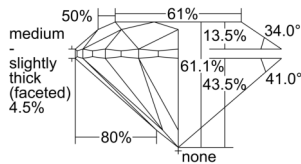

GIA®

FACSIMILE

GIA REPORT 7501079434

Verify this report at GIA.edu

GIA NATURAL DIAMOND DOSSIER®

August 02, 2024
GIA Report Number 7501079434
Shape and Cutting Style ..... Round Brilliant
Measurements ..... 5.10 - 5.14 x 3.12 mm

GRADING RESULTS

Carat Weight ..... 0.51 carat
Color Grade ..... G
Clarity Grade S11
Cut Grade ..... Excellent

ADDITIONAL GRADING INFORMATION

Polish ..... Excellent
Symmetry ..... Excellent
Fluorescence ..... None
Clarity Characteristics..... Crystal, Cloud, Feather
Inscription(s): GIA 7501079434

PROPORTIONS

Profile to actual proportions

GRADING SCALES

GIA COLOR SCALE	GIA CLARITY SCALE	GIA CUT SCALE	
D	FLAWLESS	EXCELLENT	
E	INTERNALLY FLAWLESS		
F		VVS₁	VERY GOOD
G	VVS₂		
H	VS₁	GOOD	
I	VS₂		
J	S1₁	FAIR	
K	S1₂		
L	I₁	POOR	
M	I₂		
N	I₃		
O			
P			
Q			
R			
S			
T			
U			
V			
W			
X			
Y			
Z