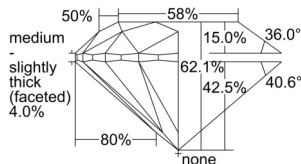

GIA®

FACSIMILE

GIA REPORT 7501080380

Verify this report at GIA.edu

GIA NATURAL DIAMOND DOSSIER®

August 02, 2024
GIA Report Number 7501080380
Shape and Cutting Style ..... Round Brilliant
Measurements ..... 5.10 - 5.14 x 3.18 mm

GRADING RESULTS

Carat Weight ..... 0.52 carat
Color Grade ..... D
Clarity Grade VS1
Cut Grade ..... Excellent

ADDITIONAL GRADING INFORMATION

Polish ..... Excellent
Symmetry ..... Excellent
Fluorescence ..... Faint
Clarity Characteristics ..... Crystal
Inscription(s): GIA 7501080380

PROPORTIONS

Profile to actual proportions

GRADING SCALES

GIA COLOR SCALE	GIA CLARITY SCALE	GIA CUT SCALE	
D	FLAWLESS	EXCELLENT	
E	INTERNALLY FLAWLESS		
F		VVS₁	VERY GOOD
G	VVS₂		
H	VS₁	GOOD	
I	VS₂		
J	SI₁	FAIR	
K	SI₂		
L	I₁	POOR	
M			
N	I₂		
O			
P	I₃		
Q			
R			
S			
T			
U			
V			
W			
X			
Y			
Z