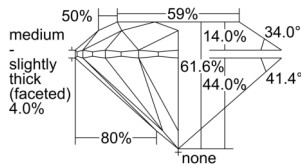

GIA®

FACSIMILE

GIA REPORT 7501080698

Verify this report at GIA.edu

GIA NATURAL DIAMOND DOSSIER®

August 02, 2024
GIA Report Number 7501080698
Shape and Cutting Style ..... Round Brilliant
Measurements ..... 4.30 - 4.31 x 2.65 mm

GRADING RESULTS

Carat Weight ..... 0.30 carat
Color Grade ..... G
Clarity Grade S11
Cut Grade ..... Excellent

ADDITIONAL GRADING INFORMATION

Polish ..... Excellent
Symmetry ..... Excellent
Fluorescence ..... None
Clarity Characteristics ..... Feather, Cloud
Inscription(s): GIA 7501080698

PROPORTIONS

Profile to actual proportions

GRADING SCALES

GIA COLOR SCALE

COLORLESS	D
	E
	F
	G
	H
	I
	J
NEAR COLORLESS	K
	L
	M
	N
	O
	P
	Q
	R
	S
	T
	U
	V
	W
	X
	Y
LIGHT	Z

GIA CLARITY SCALE

FLAWLESS	INTERNAL FLAWLESS	
		FLAWLESS
VERY VERY SLIGHTLY INCLUDED	VVS₁	
	VVS₂	
VERY SLIGHTLY INCLUDED	VS₁	
	VS₂	
SLIGHTLY INCLUDED	SI₁	
	SI₂	
INCLUDED	I₁	
	I₂	
	I₃	

GIA CUT SCALE

EXCELLENT
VERY GOOD
GOOD
FAIR
POOR