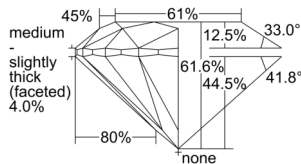

GIA®

FACSIMILE

GIA REPORT 7501082741

Verify this report at GIA.edu

GIA NATURAL DIAMOND DOSSIER®

August 01, 2024
GIA Report Number 7501082741
Shape and Cutting Style ..... Round Brilliant
Measurements ..... 4.62 - 4.66 x 2.86 mm

GRADING RESULTS

Carat Weight ..... 0.38 carat
Color Grade ..... D
Clarity Grade VVS2
Cut Grade ..... Excellent

ADDITIONAL GRADING INFORMATION

Polish ..... Excellent
Symmetry ..... Excellent
Fluorescence ..... None
Clarity Characteristics ..... Cloud, Needle, Pinpoint
Inspection(s): GIA 7501082741

PROPORTIONS

Profile to actual proportions

GRADING SCALES

GIA COLOR SCALE	GIA CLARITY SCALE	GIA CUT SCALE	
D	FLAWLESS	EXCELLENT	
E	INTERNALLY FLAWLESS		
F		VVS₁	VERY GOOD
G	VVS₂		
H	VS₁	GOOD	
I	VS₂		
J	SI₁	FAIR	
K	SI₂		
L	I₁	POOR	
M	I₂		
N	I₃		
O			
P			
Q			
R			
S			
T			
U			
V			
W			
X			
Y			
Z