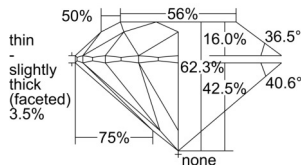

GIA®

FACSIMILE

GIA REPORT 7501087698

Verify this report at GIA.edu

GIA NATURAL DIAMOND DOSSIER®

August 02, 2024
GIA Report Number 7501087698
Shape and Cutting Style ..... Round Brilliant
Measurements ..... 4.76 - 4.80 x 2.98 mm

GRADING RESULTS

Carat Weight ..... 0.42 carat
Color Grade ..... K
Clarity Grade VS2
Cut Grade ..... Excellent

ADDITIONAL GRADING INFORMATION

Polish ..... Excellent
Symmetry ..... Excellent
Fluorescence ..... Faint
Clarity Characteristics ..... Crystal, Cloud, Needle
Inscription(s): GIA 7501087698

PROPORTIONS

Profile to actual proportions

GRADING SCALES

GIA COLOR SCALE	GIA CLARITY SCALE	GIA CUT SCALE	
D	FLAWLESS	EXCELLENT	
E	INTERNALLY FLAWLESS		
F		VVS₁	VERY GOOD
G	VVS₂		
H	VS₁	GOOD	
I	VS₂		
J	SI₁	FAIR	
K	SI₂		
L	I₁	POOR	
M	I₂		
N	I₃		
O			
P			
Q			
R			
S			
T			
U			
V			
W			
X			
Y			
Z