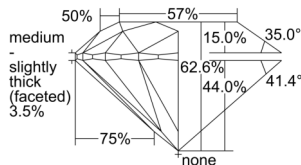

GIA®

FACSIMILE

GIA REPORT 7501089226

Verify this report at GIA.edu

GIA NATURAL DIAMOND DOSSIER®

August 01, 2024
GIA Report Number 7501089226
Shape and Cutting Style ..... Round Brilliant
Measurements ..... 5.07 - 5.11 x 3.18 mm

GRADING RESULTS

Carat Weight ..... 0.50 carat
Color Grade ..... E
Clarity Grade VS2
Cut Grade ..... Excellent

ADDITIONAL GRADING INFORMATION

Polish ..... Excellent
Symmetry ..... Excellent
Fluorescence ..... None
Clarity Characteristics ..... Cloud, Crystal
Inscription(s): GIA 7501089226

PROPORTIONS

Profile to actual proportions

GRADING SCALES

GIA COLOR SCALE	GIA CLARITY SCALE	GIA CUT SCALE	
D	FLAWLESS	EXCELLENT	
E	INTERNALLY FLAWLESS		
F		VVS₁	VERY GOOD
G	VVS₂		
H	VS₁	GOOD	
I	VS₂		
J	SI₁	FAIR	
K	SI₂		
L	I₁	POOR	
M	I₂		
N	I₃		
O			
P			
Q			
R			
S			
T			
U			
V			
W			
X			
Y			
Z