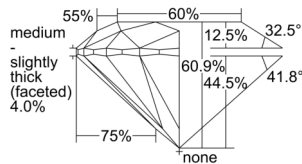

GIA®

FACSIMILE

GIA REPORT

7501098216

Verify this report at GIA.edu

GIA NATURAL DIAMOND DOSSIER®

August 05, 2024
GIA Report Number 7501098216
Shape and Cutting Style ..... Round Brilliant
Measurements ..... 4.32 - 4.34 x 2.64 mm

GRADING RESULTS

Carat Weight ..... 0.30 carat
Color Grade ..... F
Clarity Grade VVS2
Cut Grade ..... Excellent

ADDITIONAL GRADING INFORMATION

Polish ..... Excellent
Symmetry ..... Excellent
Fluorescence ..... Medium Blue
Clarity Characteristics..... Pinpoint, Indented Natural
Inscription(s): GIA 7501098216

PROPORTIONS

Profile to actual proportions

GRADING SCALES

GIA COLOR SCALE	GIA CLARITY SCALE	GIA CUT SCALE	
D	FLAWLESS	EXCELLENT	
E	INTERNALLY FLAWLESS		
F		VVS₁	VERY GOOD
G	VVS₂		
H	VS₁	GOOD	
I	VS₂		
J	SI₁	FAIR	
K	SI₂		
L	I₁	POOR	
M	I₂		
N	I₃		
O			
P			
Q			
R			
S			
T			
U			
V			
W			
X			
Y			
Z