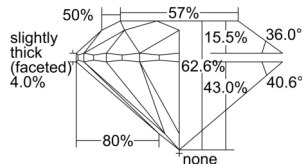

GIA®

FACSIMILE

GIA REPORT

7501104161

Verify this report at GIA.edu

GIA NATURAL DIAMOND DOSSIER®

August 02, 2024
GIA Report Number 7501104161
Shape and Cutting Style ..... Round Brilliant
Measurements ..... 6.21 - 6.27 x 3.91 mm

GRADING RESULTS

Carat Weight ..... 0.96 carat
Color Grade I
Clarity Grade SI2
Cut Grade ..... Excellent

ADDITIONAL GRADING INFORMATION

Polish ..... Excellent
Symmetry ..... Excellent
Fluorescence ..... None
Clarity Characteristics ..... Crystal, Cloud
Inscription(s): GIA 7501104161

PROPORTIONS

Profile to actual proportions

GRADING SCALES

GIA COLOR SCALE

COLORED	D
	E
	F
	G
	H
	I
	J
NEAR COLORLESS	K
	L
FAIN	M
	N
	O
	P
VERY LIGHT	Q
	R
	S
	T
	U
	V
	W
	X
	Y
LIGHT	Z

GIA CLARITY SCALE

FLAWLESS	FLAWLESS		
		EXCELLENT	
INTERNALLY FLAWLESS	VVS₁		
		VERY GOOD	
VERY SLIGHTLY INCLUDED	VS₁		
		GOOD	
SLIGHTLY INCLUDED	SI₁		
		FAIR	
INCLUDED	I₁		
		POOR	
			I₂
	I₃		

GIA CUT SCALE

EXCELLENT
VERY GOOD
GOOD
FAIR
POOR