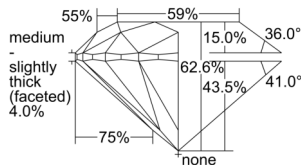

GIA®

FACSIMILE

GIA NATURAL DIAMOND DOSSIER®

August 06, 2024
GIA Report Number 7501113156
Shape and Cutting Style ..... Round Brilliant
Measurements ..... 5.73 - 5.78 x 3.60 mm

GRADING RESULTS

Carat Weight ..... 0.75 carat
Color Grade ..... G
Clarity Grade S11
Cut Grade ..... Excellent

ADDITIONAL GRADING INFORMATION

Polish ..... Excellent
Symmetry ..... Excellent
Fluorescence ..... None
Clarity Characteristics..... Cloud, Crystal, Feather
Inscription(s): GIA 7501113156

GIA REPORT 7501113156

Verify this report at GIA.edu

PROPORTIONS

Profile to actual proportions

GRADING SCALES

GIA COLOR SCALE	GIA CLARITY SCALE	GIA CUT SCALE	
D	FLAWLESS	EXCELLENT	
E	INTERNALLY FLAWLESS		
F		VVS₁	VERY GOOD
G	VVS₂		
H	VS₁	GOOD	
I	VS₂		
J	S1₁	FAIR	
K	S1₂		
L	I₁	POOR	
M	I₂		
N	I₃		
O			
P			
Q			
R			
S			
T			
U			
V			
W			
X			
Y			
Z