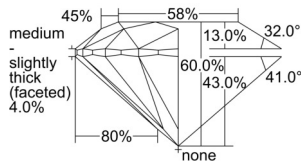

GIA®

FACSIMILE

GIA REPORT 7501114372

Verify this report at GIA.edu

GIA NATURAL DIAMOND DOSSIER®

August 05, 2024
GIA Report Number 7501114372
Shape and Cutting Style ..... Round Brilliant
Measurements ..... 5.14 - 5.17 x 3.09 mm

GRADING RESULTS

Carat Weight ..... 0.50 carat
Color Grade ..... E
Clarity Grade VS1
Cut Grade ..... Excellent

ADDITIONAL GRADING INFORMATION

Polish ..... Excellent
Symmetry ..... Excellent
Fluorescence ..... None
Clarity Characteristics..... Feather, Indented Natural, Cloud
Inscription(s): GIA 7501114372

PROPORTIONS

Profile to actual proportions

GRADING SCALES

GIA COLOR SCALE	GIA CLARITY SCALE	GIA CUT SCALE	
D	FLAWLESS	EXCELLENT	
E	INTERNALLY FLAWLESS		
F		VVS₁	VERY GOOD
G	VVS₂		
H	VS₁	GOOD	
I	VS₂		
J	SI₁	FAIR	
K	SI₂		
L	I₁	POOR	
M	I₂		
N	I₃		
O			
P			
Q			
R			
S			
T			
U			
V			
W			
X			
Y			
Z