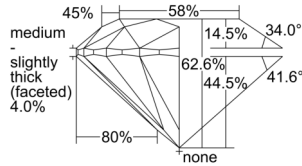

GIA®

FACSIMILE

GIA REPORT 7501116226

Verify this report at GIA.edu

GIA NATURAL DIAMOND DOSSIER®

August 07, 2024
GIA Report Number 7501116226
Shape and Cutting Style ..... Round Brilliant
Measurements ..... 5.74 - 5.78 x 3.61 mm

GRADING RESULTS

Carat Weight ..... 0.73 carat
Color Grade ..... H
Clarity Grade VS2
Cut Grade ..... Excellent

ADDITIONAL GRADING INFORMATION

Polish ..... Excellent
Symmetry ..... Excellent
Fluorescence ..... None
Clarity Characteristics ..... Crystal, Cloud, Needle
Inscription(s): GIA 7501116226

PROPORTIONS

Profile to actual proportions

GRADING SCALES

GIA COLOR SCALE	GIA CLARITY SCALE	GIA CUT SCALE	
D	FLAWLESS	EXCELLENT	
E	INTERNALLY FLAWLESS		
F		VVS₁	VERY GOOD
G	VVS₂		
H	VS₁	GOOD	
I	VS₂		
J	SI₁	FAIR	
K	SI₂		
L	I₁	POOR	
M			
N			
O	I₂		
P			
Q			
R	I₃		
S			
T			
U			
V			
W			
X			
Y			
Z