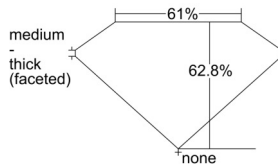

GIA®

FACSIMILE

GIA REPORT 7501117868

Verify this report at GIA.edu

GIA NATURAL DIAMOND DOSSIER®

August 06, 2024
GIA Report Number 7501117868
Shape and Cutting Style ..... Oval Brilliant
Measurements ..... 6.62 x 4.73 x 2.97 mm

GRADING RESULTS

Carat Weight ..... 0.60 carat
Color Grade ..... D
Clarity Grade VVS1

ADDITIONAL GRADING INFORMATION

Polish ..... Excellent
Symmetry ..... Very Good
Fluorescence ..... Faint
Clarity Characteristics ..... Cloud, Pinpoint, Feather
Inscription(s): GIA 7501117868

PROPORTIONS

Profile not to actual proportions

GRADING SCALES

GIA COLOR SCALE		GIA CLARITY SCALE	
COLORLESS	D	VERY VERY SLIGHTLY INCLUDED	FLAWLESS
	E		INTERNALLY FLAWLESS
	F		VVS₁
	G		VVS₂
	H		VS₁
	I		VS₂
	J		SI₁
	K		SI₂
	L		I₁
	M		I₂
NEAR COLORLESS	N	SLIGHTLY INCLUDED	I₃
	O		
	P		
	Q		
FAINT	R		
	S		
	T		
	U		
VERY LIGHT	V		
	W		
	X		
	Y		
LIGHT	Z