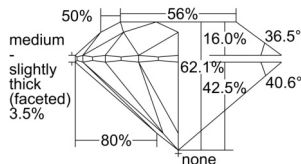

GIA®

FACSIMILE

GIA NATURAL DIAMOND DOSSIER®

August 06, 2024
GIA Report Number 7501120784
Shape and Cutting Style ..... Round Brilliant
Measurements ..... 5.66 - 5.69 x 3.52 mm

GRADING RESULTS

Carat Weight ..... 0.70 carat
Color Grade I
Clarity Grade S11
Cut Grade ..... Excellent

ADDITIONAL GRADING INFORMATION

Polish ..... Excellent
Symmetry ..... Excellent
Fluorescence ..... None
Clarity Characteristics ..... Cloud, Crystal
Inscription(s): GIA 7501120784

GIA REPORT 7501120784

Verify this report at GIA.edu

PROPORTIONS

Profile to actual proportions

GRADING SCALES

GIA COLOR SCALE	GIA CLARITY SCALE	GIA CUT SCALE	
D	FLAWLESS	EXCELLENT	
E	INTERNALLY FLAWLESS		
F		VVS₁	VERY GOOD
G	VVS₂		
H	VS₁	GOOD	
I	VS₂		
J	S1₁	FAIR	
K	S1₂		
L	I₁	POOR	
M	I₂		
N	I₃		
O			
P			
Q			
R			
S			
T			
U			
V			
W			
X			
Y			
Z