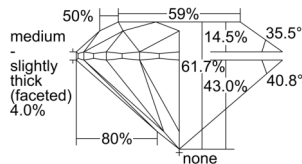

GIA®

FACSIMILE

GIA REPORT

7501124491

Verify this report at GIA.edu

GIA NATURAL DIAMOND DOSSIER®

August 07, 2024
GIA Report Number 7501124491
Shape and Cutting Style ..... Round Brilliant
Measurements ..... 4.53 - 4.56 x 2.81 mm

GRADING RESULTS

Carat Weight ..... 0.36 carat
Color Grade ..... E
Clarity Grade S11
Cut Grade ..... Excellent

ADDITIONAL GRADING INFORMATION

Polish ..... Excellent
Symmetry ..... Excellent
Fluorescence ..... None
Clarity Characteristics ..... Needle, Crystal
Inscription(s): GIA 7501124491

PROPORTIONS

Profile to actual proportions

GRADING SCALES

GIA COLOR SCALE	GIA CLARITY SCALE	GIA CUT SCALE	
D	FLAWLESS	EXCELLENT	
E	INTERNALLY FLAWLESS		
F		VVS₁	VERY GOOD
G	VVS₂		
H	VS₁	GOOD	
I	VS₂		
J	S1₁	FAIR	
K	S1₂		
L	I₁	POOR	
M	I₂		
N	I₃		
O			
P			
Q			
R			
S			
T			
U			
V			
W			
X			
Y			
Z