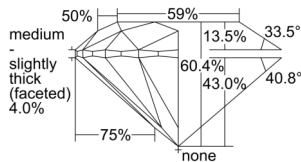

GIA®

FACSIMILE

GIA REPORT 7501125996

Verify this report at GIA.edu

GIA NATURAL DIAMOND DOSSIER®

August 07, 2024
GIA Report Number 7501125996
Shape and Cutting Style ..... Round Brilliant
Measurements ..... 5.71 - 5.73 x 3.46 mm

GRADING RESULTS

Carat Weight ..... 0.70 carat
Color Grade ..... G
Clarity Grade VS1
Cut Grade ..... Excellent

ADDITIONAL GRADING INFORMATION

Polish ..... Excellent
Symmetry ..... Excellent
Fluorescence ..... Faint
Clarity Characteristics ..... Feather, Pinpoint
Inscription(s): GIA 7501125996

PROPORTIONS

Profile to actual proportions

GRADING SCALES

GIA COLOR SCALE	GIA CLARITY SCALE	GIA CUT SCALE	
D	FLAWLESS	EXCELLENT	
E	INTERNALLY FLAWLESS		
F		VVS₁	VERY GOOD
G	VVS₂		
H	VS₁	GOOD	
I	VS₂		
J	SI₁	FAIR	
K	SI₂		
L	I₁	POOR	
M	I₂		
N	I₃		
O			
P			
Q			
R			
S			
T			
U			
V			
W			
X			
Y			
Z