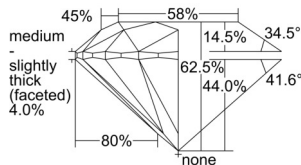

GIA®

FACSIMILE

GIA NATURAL DIAMOND DOSSIER®

August 06, 2024
GIA Report Number 7501128146
Shape and Cutting Style ..... Round Brilliant
Measurements ..... 4.82 - 4.84 x 3.02 mm

GRADING RESULTS

Carat Weight ..... 0.43 carat
Color Grade I
Clarity Grade VS2
Cut Grade ..... Excellent

ADDITIONAL GRADING INFORMATION

Polish ..... Excellent
Symmetry ..... Excellent
Fluorescence ..... None
Clarity Characteristics ..... Crystal, Cloud
Inscription(s): GIA 7501128146

GIA REPORT 7501128146

Verify this report at GIA.edu

PROPORTIONS

Profile to actual proportions

GRADING SCALES

GIA COLOR SCALE	GIA CLARITY SCALE	GIA CUT SCALE	
D	FLAWLESS	EXCELLENT	
E	INTERNALLY FLAWLESS		
F		VVS₁	VERY GOOD
G	VVS₂		
H	VS₁	GOOD	
I	VS₂		
J	SI₁	FAIR	
K	SI₂		
L	I₁	POOR	
M			
N			
O	I₂		
P			
Q	I₃		
R			
S			
T			
U			
V			
W			
X			
Y			
Z