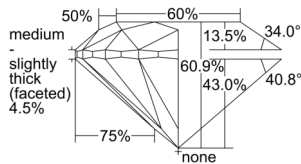

GIA®

FACSIMILE

GIA REPORT 7501129439

Verify this report at GIA.edu

GIA NATURAL DIAMOND DOSSIER®

August 06, 2024
GIA Report Number 7501129439
Shape and Cutting Style ..... Round Brilliant
Measurements ..... 4.71 - 4.76 x 2.88 mm

GRADING RESULTS

Carat Weight ..... 0.40 carat
Color Grade ..... G
Clarity Grade S11
Cut Grade ..... Excellent

ADDITIONAL GRADING INFORMATION

Polish ..... Excellent
Symmetry ..... Very Good
Fluorescence ..... None
Clarity Characteristics ..... Cloud, Feather
Inscription(s): GIA 7501129439

PROPORTIONS

Profile to actual proportions

GRADING SCALES

GIA COLOR SCALE

COLOURESS	D
	E
	F
	G
	H
	I
	J
NEAR COLOURESS	K
	L
FAIN	M
	N
	O
	P
	Q
VERY LIGHT	R
	S
	T
	U
	V
	W
	X
	Y
LIGHT	Z

GIA CLARITY SCALE

FLAWLESS	VERY VERY SLIGHTLY INCLUDED	VVS₁	VVS₂	VS₁	VS₂	SI₁	SI₂	I₁	I₂	I₃	
											FLAWLESS
INTERNALLY FLAWLESS	VERY SLIGHTLY INCLUDED										

GIA CUT SCALE

EXCELLENT
VERY GOOD
GOOD
FAIR
POOR