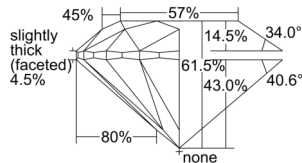

GIA®

FACSIMILE

GIA REPORT 7501135576

Verify this report at GIA.edu

GIA NATURAL DIAMOND DOSSIER®

August 07, 2024
GIA Report Number 7501135576
Shape and Cutting Style ..... Round Brilliant
Measurements ..... 5.09 - 5.11 x 3.14 mm

GRADING RESULTS

Carat Weight ..... 0.50 carat
Color Grade ..... F
Clarity Grade VS2
Cut Grade ..... Excellent

ADDITIONAL GRADING INFORMATION

Polish ..... Excellent
Symmetry ..... Excellent
Fluorescence ..... None
Clarity Characteristics ..... Crystal, Feather
Inscription(s): GIA 7501135576

PROPORTIONS

Profile to actual proportions

GRADING SCALES

GIA
COLOR
SCALE

COLORED	D
	E
	F
	G
	H
	I
	J
NEAR COLORLESS	K
	L
Faint	M
	N
	O
	P
Very Light	Q
	R
	S
	T
	U
	V
Light	W
	X
	Y
	Z

GIA
CLARITY
SCALE

FLAWLESS	VERY VERY SLIGHTLY INCLUDED	VS₁	VS₂	SI₁	SI₂	I₁	I₂	I₃	
									FLAWLESS
INTERNALLY FLAWLESS	VERY SLIGHTLY INCLUDED								

GIA
CUT
SCALE

EXCELLENT
VERY GOOD
GOOD
FAIR
POOR