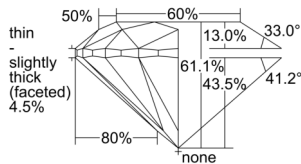

GIA®

FACSIMILE

GIA REPORT 7501137425

Verify this report at GIA.edu

GIA NATURAL DIAMOND DOSSIER®

August 08, 2024
GIA Report Number 7501137425
Shape and Cutting Style ..... Round Brilliant
Measurements ..... 4.71 - 4.73 x 2.88 mm

GRADING RESULTS

Carat Weight ..... 0.40 carat
Color Grade ..... F
Clarity Grade S11
Cut Grade ..... Excellent

ADDITIONAL GRADING INFORMATION

Polish ..... Very Good
Symmetry ..... Excellent
Fluorescence ..... None
Clarity Characteristics..... Indented Natural, Feather
Inscription(s): GIA 7501137425

PROPORTIONS

GRADING SCALES

GIA COLOR SCALE	GIA CLARITY SCALE	GIA CUT SCALE	
D	FLAWLESS	EXCELLENT	
E	INTERNALLY FLAWLESS		
F		VVS₁	VERY GOOD
G	VVS₂		
H	VS₁	GOOD	
I	VS₂		
J	S1₁	FAIR	
K	S1₂		
L	I₁	POOR	
M	I₂		
N	I₃		
O			
P			
Q			
R			
S			
T			
U			
V			
W			
X			
Y			
Z