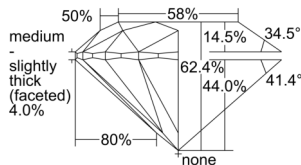

GIA®

FACSIMILE

GIA REPORT 7501137872

Verify this report at GIA.edu

GIA NATURAL DIAMOND DOSSIER®

August 07, 2024
GIA Report Number 7501137872
Shape and Cutting Style ..... Round Brilliant
Measurements ..... 5.17 - 5.18 x 3.23 mm

GRADING RESULTS

Carat Weight ..... 0.53 carat
Color Grade ..... D
Clarity Grade S11
Cut Grade ..... Excellent

ADDITIONAL GRADING INFORMATION

Polish ..... Excellent
Symmetry ..... Excellent
Fluorescence ..... None
Clarity Characteristics ..... Crystal, Feather
Inscription(s): GIA 7501137872

PROPORTIONS

Profile to actual proportions

GRADING SCALES

GIA COLOR SCALE	GIA CLARITY SCALE	GIA CUT SCALE	
D	FLAWLESS	EXCELLENT	
E	INTERNALLY FLAWLESS		
F		VVS₁	VERY GOOD
G	VVS₂		
H	VS₁	GOOD	
I	VS₂		
J	S1₁	FAIR	
K	S1₂		
L	I₁	POOR	
M	I₂		
N	I₃		
O			
P			
Q			
R			
S			
T			
U			
V			
W			
X			
Y			
Z