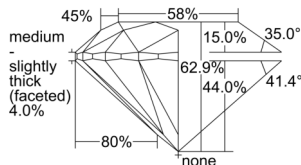

GIA®

FACSIMILE

GIA REPORT 7501140073

Verify this report at GIA.edu

GIA NATURAL DIAMOND DOSSIER®

August 07, 2024
GIA Report Number 7501140073
Shape and Cutting Style ..... Round Brilliant
Measurements ..... 5.34 - 5.38 x 3.37 mm

GRADING RESULTS

Carat Weight ..... 0.60 carat
Color Grade I
Clarity Grade VS1
Cut Grade ..... Excellent

ADDITIONAL GRADING INFORMATION

Polish ..... Excellent
Symmetry ..... Excellent
Fluorescence ..... None
Clarity Characteristics ..... Feather
Inscription(s): GIA 7501140073

PROPORTIONS

Profile to actual proportions

GRADING SCALES

GIA COLOR SCALE	GIA CLARITY SCALE	GIA CUT SCALE
D	FLAWLESS	EXCELLENT
E	FLAWLESS	
F	INTERNALLY FLAWLESS	VERY GOOD
G	FLAWLESS	
H	VVS₁	GOOD
I	VVS₂	
J	VS₁	FAIR
K	VS₂	
L	SI₁	POOR
M	SI₂	
N	I₁	
O	I₂	
P	I₃	
Q		
R		
S		
T		
U		
V		
W		
X		
Y		
Z