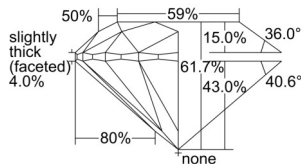

GIA®

FACSIMILE

GIA NATURAL DIAMOND DOSSIER®

August 07, 2024
GIA Report Number 7501140446
Shape and Cutting Style ..... Round Brilliant
Measurements ..... 5.23 - 5.26 x 3.24 mm

GRADING RESULTS

Carat Weight ..... 0.56 carat
Color Grade L
Clarity Grade S11
Cut Grade ..... Excellent

ADDITIONAL GRADING INFORMATION

Polish ..... Excellent
Symmetry ..... Excellent
Fluorescence ..... None
Clarity Characteristics ..... Cloud, Crystal
Inscription(s): GIA 7501140446

GIA REPORT 7501140446

Verify this report at GIA.edu

PROPORTIONS

Profile to actual proportions

GRADING SCALES

GIA COLOR SCALE

COLOURESS	D
	E
	F
	G
	H
	I
	J
NEAR COLOURESS	K
	L
FAIN	M
	N
	O
	P
	Q
VERY LIGHT	R
	S
	T
	U
	V
	W
	X
	Y
LIGHT	Z

GIA CLARITY SCALE

	FLAWLESS
	INTERNALLY FLAWLESS
VERY VERY SLIGHTLY INCLUDED	VVS₁
	VVS₂
VERY SLIGHTLY INCLUDED	VS₁
	VS₂
SLIGHTLY INCLUDED	S1₁
	S1₂
INCLUDED	I₁
	I₂
	I₃

GIA CUT SCALE

	EXCELLENT
	VERY GOOD
	GOOD
	FAIR
	POOR