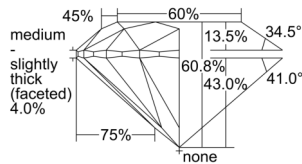

GIA®

FACSIMILE

GIA REPORT

7501142045

Verify this report at GIA.edu

GIA NATURAL DIAMOND DOSSIER®

August 08, 2024
GIA Report Number 7501142045
Shape and Cutting Style ..... Round Brilliant
Measurements ..... 4.48 - 4.50 x 2.73 mm

GRADING RESULTS

Carat Weight ..... 0.34 carat
Color Grade ..... D
Clarity Grade VS1
Cut Grade ..... Excellent

ADDITIONAL GRADING INFORMATION

Polish ..... Excellent
Symmetry ..... Excellent
Fluorescence ..... None
Clarity Characteristics..... Crystal, Cloud, Needle, Pinpoint
Inscription(s): GIA 7501142045

PROPORTIONS

Profile to actual proportions

GRADING SCALES

GIA COLOR SCALE	GIA CLARITY SCALE	GIA CUT SCALE
D	FLAWLESS	EXCELLENT
E	FLAWLESS	
F	INTERNALLY FLAWLESS	VERY GOOD
G	FLAWLESS	
H	VVS₁	GOOD
I	VVS₂	
J	VS₁	FAIR
K	VS₂	
L	SI₁	POOR
M	SI₂	
N	I₁	
O	I₂	
P	I₃	
Q		
R		
S		
T		
U		
V		
W		
X		
Y		
Z