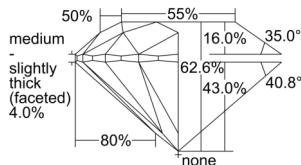

GIA®

FACSIMILE

GIA REPORT 7501148032

Verify this report at GIA.edu

GIA NATURAL DIAMOND DOSSIER®

August 09, 2024
GIA Report Number 7501148032
Shape and Cutting Style ..... Round Brilliant
Measurements ..... 4.92 - 4.96 x 3.09 mm

GRADING RESULTS

Carat Weight ..... 0.46 carat
Color Grade ..... E
Clarity Grade S11
Cut Grade ..... Excellent

ADDITIONAL GRADING INFORMATION

Polish ..... Excellent
Symmetry ..... Very Good
Fluorescence ..... None
Clarity Characteristics ..... Feather
Inscription(s): GIA 7501148032

PROPORTIONS

Profile to actual proportions

GRADING SCALES

GIA COLOR SCALE

COLOURLESS	D
	E
	F
	G
	H
	I
	J
NEAR COLOURLESS	K
	L
Faint	M
	N
	O
	P
Very Light	Q
	R
	S
	T
	U
	V
Light	W
	X
	Y
	Z

GIA CLARITY SCALE

FLAWLESS	VERY VERY SLIGHTLY INCLUDED	VVS₁	EXCELLENT	
				VVS₂
INTERNALLY FLAWLESS	VERY SLIGHTLY INCLUDED	VS₁	VERY GOOD	
		VS₂		
SLIGHTLY INCLUDED	INCLUDED	S1₁	GOOD	
		S1₂		
POOR		I₁	FAIR	
		I₂		
		I₃		

GIA CUT SCALE

EXCELLENT
VERY GOOD
GOOD
FAIR
POOR