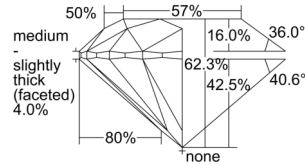

GIA®

FACSIMILE

GIA REPORT 7501149376

Verify this report at GIA.edu

GIA NATURAL DIAMOND DOSSIER®

August 09, 2024
GIA Report Number 7501149376
Shape and Cutting Style ..... Round Brilliant
Measurements ..... 4.89 - 4.92 x 3.06 mm

GRADING RESULTS

Carat Weight ..... 0.46 carat
Color Grade ..... G
Clarity Grade VS1
Cut Grade ..... Excellent

ADDITIONAL GRADING INFORMATION

Polish ..... Very Good
Symmetry ..... Very Good
Fluorescence ..... None
Clarity Characteristics..... Cloud, Crystal, Pinpoint
Inscription(s): GIA 7501149376

PROPORTIONS

Profile to actual proportions

GRADING SCALES

GIA COLOR SCALE	GIA CLARITY SCALE	GIA CUT SCALE	
D	FLAWLESS	EXCELLENT	
E	INTERNALLY FLAWLESS		
F		VVS₁	VERY GOOD
G	VVS₂		
H	VS₁	GOOD	
I	VS₂		
J	SI₁	FAIR	
K	SI₂		
L	I₁	POOR	
M	I₂		
N	I₃		
O			
P			
Q			
R			
S			
T			
U			
V			
W			
X			
Y			
Z