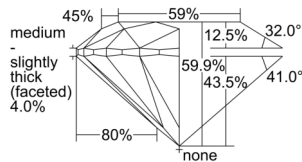

GIA®

FACSIMILE

GIA REPORT

7501151661

Verify this report at GIA.edu

GIA NATURAL DIAMOND DOSSIER®

August 08, 2024
GIA Report Number 7501151661
Shape and Cutting Style ..... Round Brilliant
Measurements ..... 4.52 - 4.54 x 2.71 mm

GRADING RESULTS

Carat Weight ..... 0.34 carat
Color Grade ..... F
Clarity Grade S11
Cut Grade ..... Excellent

ADDITIONAL GRADING INFORMATION

Polish ..... Excellent
Symmetry ..... Excellent
Fluorescence ..... None
Clarity Characteristics ..... Cloud, Crystal
Inscription(s): GIA 7501151661

PROPORTIONS

Profile to actual proportions

GRADING SCALES

GIA COLOR SCALE	GIA CLARITY SCALE	GIA CUT SCALE
D	FLAWLESS	EXCELLENT
E	INTERNALLY FLAWLESS	
F	VVS₁	VERY GOOD
G		
H	VS₁	GOOD
I		
J	SI₁	FAIR
K		
L	I₁	POOR
M		
N	I₂	
O		
P	I₃	
Q		
R		
S		
T		
U		
V		
W		
X		
Y		
Z