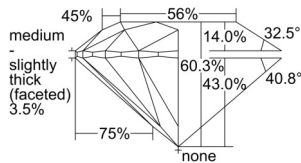

GIA®

FACSIMILE

GIA REPORT 7501154227

Verify this report at GIA.edu

GIA NATURAL DIAMOND DOSSIER®

August 09, 2024
GIA Report Number 7501154227
Shape and Cutting Style ..... Round Brilliant
Measurements ..... 5.15 - 5.18 x 3.11 mm

GRADING RESULTS

Carat Weight ..... 0.50 carat
Color Grade ..... F
Clarity Grade S11
Cut Grade ..... Excellent

ADDITIONAL GRADING INFORMATION

Polish ..... Excellent
Symmetry ..... Excellent
Fluorescence ..... None
Clarity Characteristics ..... Feather, Cloud, Crystal
Inspection(s): GIA 7501154227

PROPORTIONS

Profile to actual proportions

GRADING SCALES

GIA COLOR SCALE

COLORESS	D
	E
	F
	G
	H
	I
	J
NEAR COLORESS	K
	L
FANIT	M
	N
	O
	P
VERY LIGHT	Q
	R
	S
	T
	U
	V
	W
	X
	Y
LIGHT	Z

GIA CLARITY SCALE

FLAWLESS	VERY VERY SLIGHTLY INCLUDED	VVS₁	VVS₂	VS₁	VS₂	S1₁	S1₂	I₁	I₂	I₃			
											VERY SLIGHTLY INCLUDED	SLIGHTLY INCLUDED	INCLUDED

GIA CUT SCALE

EXCELLENT
VERY GOOD
GOOD
FAIR
POOR